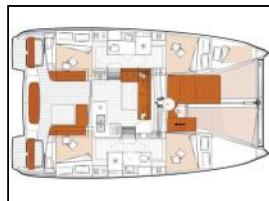

Katamaran Excess 11 MOANA IBIZA CREWED

Yacht-ID: 93240
Yachttyp: Katamaran
Yacht: [Excess 11 MOANA IBIZA CREWED](#)
Marina: Balearen / Playa de Talamanca-Ibiza
Baujahr: 2022
Kabinen: 4 (4 Double+ 2 berths in the bow for Skipper and sailor))
Kaution: € 3.000,00