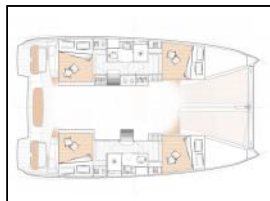

Katamaran Excess 11 YEMAYA IBIZA CREWED

Yacht-ID: 93241
Yachttyp: Katamaran
Yacht: [Excess 11 YEMAYA IBIZA CREWED](#)
Marina: Balearen / Playa de Talamanca-Ibiza
Baujahr: 2022
Kabinen: 4 (4 Double+ 2 berths in the bow for Skipper and sailor))
Kaution: € 3.000,00