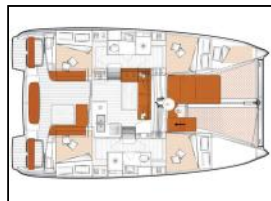

## Catamaran Excess 11 ONE Ibiza CREWED

Yacht ID: 100175  
Yachttyp: Catamaran  
Yacht: [Excess 11 ONE Ibiza CREWED](#)  
Marina: Balearics / Playa de Talamanca-Ibiza  
Production year: 2022  
Cabins: 4 (4 Double+ 2 berths in the bow for Skipper and sailor))  
Deposit: € 3.000,00