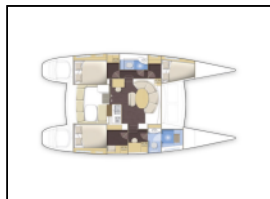

Catamaran Lagoon 380 Magikal

Yacht ID: 100229
 Yachttyp: Catamaran
 Yacht: [Lagoon 380 Magikal](#)
 Marina: Seychelles / Eden Island Marina
 Production year: 2011
 Cabins: 3
 Deposit: € 3.000,00

Deck: Bimini top, Cockpit cushions, Cockpit/stern, outside shower, Davit, Dinghy with outboard engine, Ice box in cockpit, Pulpit seat, Teak cockpit,
Entertainment: Indoor speakers, LCD TV + DVD, Outside speakers, Radio CD mp3 player, Snorkeling equipment,
Galley: Gas bottles, Kitchen utensils (Galley equipment, cutlery), Refrigerator,
Interior: Bed linen, Electric fans, Electric fans in cabins, Hand water pump, Shower towels,
Navigation: Autopilot, Echosounder/Depthsounder, GPS chart plotter, LED Navigation lights, Navigation set, Wind instrument/Anemometer,
Safety: Fire extinguisher, First aid kit, Life belts (Safety harness), Life jacket (children), Life jackets,
Sails: Lazy bag,
Yacht electrics: Batteries, Battery charger, Battery switch, VHF radio,