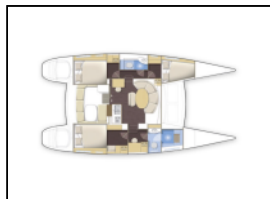

Catamaran Lagoon 380 Magikal

Yacht ID: 100229
 Yachttyp: Catamaran
 Yacht: [Lagoon 380 Magikal](#)
 Marina: Seychelles / Eden Island Marina
 Production year: 2011
 Cabins: 3 + 2
 Deposit: € 3.000,00

Deck: Bimini top, Cockpit cushions, Cockpit/stern, outside shower, Davit, Dinghy with outboard engine, Ice box in cockpit, Pulpit seat, Teak cockpit,
Entertainment: Indoor speakers, LCD TV + DVD, Outside speakers, Radio CD mp3 player, Snorkeling equipment,
Galley: Gas bottles, Kitchen utensils (Galley equipment, cutlery), Refrigerator,
Interior: Bed linen, Electric fans, Electric fans in cabins, Hand water pump, Shower towels,
Navigation: Autopilot, Echosounder/Depthsounder, GPS chart plotter, LED Navigation lights, Navigation set, Wind instrument/Anemometer,
Safety: Fire extinguisher, First aid kit, Life belts (Safety harness), Life jacket (children), Life jackets,
Sails: Lazy bag,
Yacht electrics: Batteries, Battery charger, Battery switch, VHF radio,