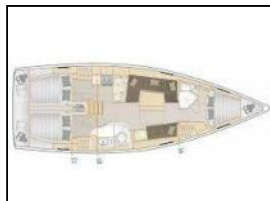

Sailing yacht Hanse 418 Nine

Autopilot: Autopilot,
Chart plotter in cockpit: Chart plotter in cockpit,
General: Basic Tool Set, Battery charger, Bidge pump, Boat Hook, Cockpit table, Compass, Diesel Heater, Electrical windlass, Emergency Rockets, Fenders, Fire Extinguishers, Gas stove, Harbour Guide, Holding tank, Hot Water System, Kitchen equipment, Life jackets, Life Raft, Log, Mooring lines, Navigation Tools, Pillows and covers, Safety Harness, Sea Charts, Self tailing winch, Shore power, Shower, Steering wheel, Swimming Platform, Throw Line, VHF,
Refrigerator: Electric refrigerator,
Sprayhood: Sprayhood,

Yacht ID: 100714
Yachttyp: Sailing yacht
Yacht: [Hanse 418 Nine](#)
Marina: Sweden / Saltsjö Pir Marina-
Saltsjöbaden - Stockholm
Production year: 2022
Cabins: 3 (3)
Deposit: € 2.500,00

Price per week / Season 2025