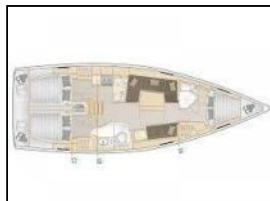

Sailing yacht Hanse 418 Nine

Autopilot: Autopilot,
Chart plotter in cockpit: Chart plotter in cockpit,
General: Basic Tool Set, Battery charger, Bilde pump, Boat Hook, Cockpit table, Compass, Diesel Heater, Electrical windlass, Emergency Rockets, Fenders, Fire Extinguishers, Gas stove, Harbour Guide, Holding tank, Hot Water System, Kitchen equipment, Life jackets, Life Raft, Log, Mooring lines, Navigation Tools, Pillows and covers, Safety Harness, Sea Charts, Self tailing winch, Shore power, Shower, Steering wheel, Swimming Platform, Throw Line, VHF,
Refrigerator: Electric refrigerator,
Sprayhood: Sprayhood,

Yacht ID: 100714
Yachttyp: Sailing yacht
Yacht: [Hanse 418 Nine](#)
Marina: Sweden / Saltsjö Pir Marina-
Saltsjöbaden - Stockholm
Production year: 2022
Cabins: 3 (3)
Deposit: € 2.500,00

Price per week / Season 2024