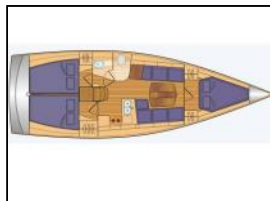

## Sailing yacht Dehler 38 SQ Thirteen

**Chart plotter in cockpit:** Chart plotter in cockpit,  
**General:** Basic Tool Set, Battery charger, Bilge pump, Boat Hook, Cockpit table, Compass, Deck Brush, Diesel Heater, Electrical windlass, Emergency Rockets, Fenders, Fire Extinguishers, Gas stove, Harbour Guide, Holding tank, Hot Water System, Kitchen equipment, Life jackets, Life Raft, Log, Mooring lines, Navigation Tools, Pillows and covers, Safety Harness, Sea Charts, Self tailing winch, Shore power, Shower, Swimming Platform, Throw Line, VHF,  
**Refrigerator:** Electric refrigerator,  
**Sprayhood:** Sprayhood,

Yacht ID: 100718  
Yachttyp: Sailing yacht  
Yacht: [Dehler 38 SQ Thirteen](#)  
Marina: Sweden / Saltsjö Pir Marina-  
Saltsjöbaden - Stockholm  
Production year: 2022  
Cabins: 3 (3)  
Deposit: € 2.500,00