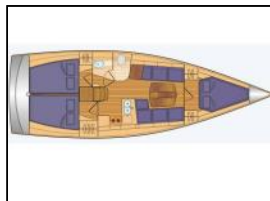

Sailing yacht Dehler 38 SQ Thirteen

Chart plotter in cockpit: Chart plotter in cockpit,
General: Basic Tool Set, Battery charger, Bilge pump, Boat Hook, Cockpit table, Compass, Diesel Heater, Electrical windlass, Emergency Rockets, Fenders, Fire Extinguishers, Gas stove, Harbour Guide, Holding tank, Hot Water System, Kitchen equipment, Life jackets, Life Raft, Log, Mooring lines, Navigation Tools, Pillows and covers, Safety Harness, Sea Charts, Self tailing winch, Shore power, Shower, Swimming Platform, Throw Line, VHF,
Refrigerator: Electric refrigerator,
Sprayhood: Sprayhood,

Yacht ID: 100718
Yachttyp: Sailing yacht
Yacht: [Dehler 38 SQ Thirteen](#)
Marina: Sweden / Saltsjö Pir Marina-
Saltsjöbaden - Stockholm
Production year: 2022
Cabins: 3 (3)
Deposit: € 2.500,00

Price per week / Season 2024