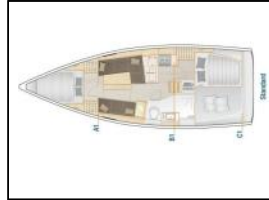

Sailing yacht Hanse 348 Lattengroß mit Lazybag u. Autopilot AIS

Yacht ID: 100895
 Yachttyp: Sailing yacht
 Yacht: [Hanse 348 Lattengroß mit Lazybag u. Autopilot AIS](#)
 Marina: Germany - Baltic sea / Warnemuende
 Production year: 2024
 Cabins: 2 (2)
 Deposit: € 1.500,00

Deck: Black ball, Boat hook, Deck brush, Electric anchor windlass, Fenders, Jerry cans for diesel, Main anchor, Mooring ropes, Plastic bucket, Reserve motor oil, Spare anchor (Reserve, Auxiliary anchor), Sprayhood, Water hose, Winch handles,
Galley: Dishes, Gas bottles, Gas cookers, Oven, Refrigerator,
Interior: Bilge pump handle, Heating, Yacht documents,
Navigation: AIS, Autopilot, Binoculars, Compass, Divider, nautic chart, Echosounder/Depthsounder, GPS chart plotter, GPS chart plotter - cockpit, Log, Nautical charts, Navigation (Nautical) charts and nautical guide, Radar reflector,
Safety: Distress flare box, Distress signals, Emergency tiller, Fire extinguisher, First aid kit, Fog horn, Horseshoe lifebuoy, Life buoy + Flashing light, Life jackets, Liferaft, Safety equipment, Torch,
Yacht electrics: Battery charger, Bilge pump - Electric, Shore connection 220 V, VHF radio, WC pump,