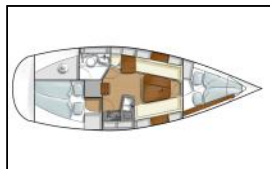

Sailing yacht Hanse 315 Lattengroß

Yacht ID: 100981
 Yachttyp: Sailing yacht
 Yacht: [Hanse 315 Lattengroß](#)
 Marina: Germany - Baltic sea / Warnemuende
 Production year: 2023
 Cabins: 2 (2)
 Deposit: € 1.500,00