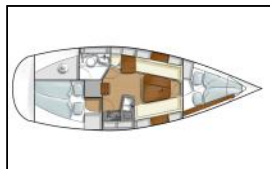

## Sailing yacht Hanse 315 Lattengroß

Yacht ID: 100987  
 Yachttyp: Sailing yacht  
 Yacht: [Hanse 315 Lattengroß](#)  
 Marina: Germany - Baltic sea / Breege  
 Production year: 2022  
 Cabins: 2 (2)  
 Deposit: € 1.500,00