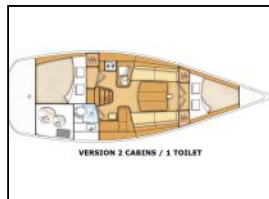

Sailing yacht Beneteau First 35 PSYCHE

Yacht ID:	101008
Yachttyp:	Sailing yacht
Yacht:	Beneteau First 35 PSYCHE
Marina:	Croatia / Trget (near Pula)
Production year:	2011
Cabins:	2 (2)
Deposit:	€ 1.500,00

Autopilot: Autopilot,
Chart plotter: GPS with chart plotter,
Dinghy: Dinghy,
General: Automati water pump in showers, Bimini, Cockpit loudspeakers, Cockpit shower with warm water, Complete kitchen equipment, Complete safety equipment, Electric anchor winch, Folding cockpit table, Gas stove, Interior speakers, Manual winches, Ropes, Speed log, Sun tent, VHF,
Heating: Heating,
Lazy bag: Lazy bag,
Lazy jack: Lazy jack,
Radio-CD player: CD/Mp3 player,
Refrigerator: Refrigerator,
Sprayhood: Sprayhood,
Teack cockpit: Teack cockpit,
Wi-Fi & Internet: WiFi,