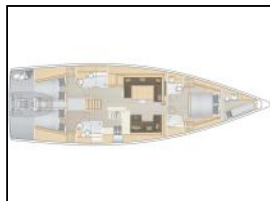

## Sailing yacht Hanse 588 PRINCESS MELODY

Yacht ID: 101045  
Yachttyp: Sailing yacht  
Yacht: [Hanse 588 PRINCESS MELODY](#)  
Marina: Greece / Lefkas, Marina Lefkas  
Production year: 2019  
Cabins: 4 (4 3+1)  
Deposit: € 3.500,00

**Air condition:** Air Conditioning (cabins and salon),  
**Bimini:** Bimini,  
**Bow thruster:** Bow thruster,  
**Chart plotter:** Chart Plotter,  
**Chart plotter in cockpit:** Chart Plotter in Cockpit,  
**Cockpit cushion:** Cockpit cushions,  
**Cockpit speakers:** Cockpit Speakers,  
**Coffee maker:** Coffee Maker (Nespresso machine),  
**Electric toilet:** Electric Toilet,  
**Electric winches:** Electric winch,  
**General:** Bluetooth, Cockpit table, Electric fans, Fans in Salon and Cabins, Fusion audio, Gangway, Inflatable water toys, Kayak, Swimming ladder, Teak cockpit table, Underwater scooter, USB ports, USB sockets/AUX/Bluetooth, Water toys,  
**Generator:** Generator,  
**Inverter:** Inverter,  
**Outboard engine:** Outboard Engine,  
**Outside Steering Position:** Autopilot,  
**Snorkeling equipment:** Snorkeling Equipment,  
**Sprayhood:** Sprayhood,  
**Stand up paddle:** SUP,  
**Teak deck:** Teak Deck in Cockpit,  
**TV:** TV,  
**Water maker:** Watermaker,  
**Wi-Fi & Internet:** Internet, WiFi,