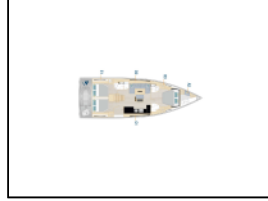

## Sailing yacht Hanse 510 Sea Emerald

**Deck:** Bathing platform, Bimini top, Cockpit cushions, Cockpit table, Cockpit/stern, outside shower, Dinghy, Grill (Barbecue) , Outboard engine, Sprayhood, Swimming ladder,  
**Galley:** Coffee machine, Freezer, Kitchen utensils (Galley equipment, cutlery), Refrigerator,  
**Navigation:** Autopilot, Bow thruster, GPS chart plotter, Stern thruster,  
**Sails:** Electric winch,  
**Yacht electrics:** Air condition, Generator, Inverter, Plug 220V, 12 V, Solar panels, Watermaker - desalinator,

Yacht ID: 101091  
Yachttyp: Sailing yacht  
Yacht: [Hanse 510 Sea Emerald](#)  
Marina: Greece / Kos, Kos Marina  
Production year: 2024  
Cabins: 3 + 1  
Deposit: € 0,00