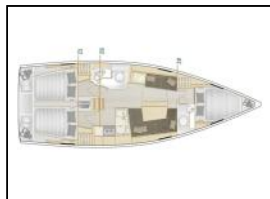

Sailing yacht Hanse 388 Medusa III

Deck: Bathing platform, Bimini top, Cockpit table, Cockpit/stern, outside shower, Dinghy with outboard engine, Electric anchor windlass, Sprayhood,
Galley: Kitchen utensils (Galley equipment, cutlery), NESPRESSO coffee, Refrigerator, Sink, Stove,
Interior: Bed linen,
Navigation: Autopilot, GPS chart plotter,
Safety: Liferaft, Safety equipment,
Sails: Winch,
Yacht electrics: Solar panels, VHF radio,

Yacht ID: 101107
Yachttyp: Sailing yacht
Yacht: [Hanse 388 Medusa III](#)
Marina: Greece / Lefkas main port
Production year: 2022
Cabins: 3
Deposit: € 2.500,00

Price per week / Season 2024

19.10. - 31.12.	01.01. - 18.04.	19.04. - 23.05.	
€ 1.500	€ 1.800	€ 2.240	
24.05. - 13.06.	14.06. - 25.07.	26.07. - 15.08.	16.08. - 12.09.
€ 2.730	€ 3.450	€ 4.380	€ 3.450
13.09. - 03.10.	04.10. - 17.10.	18.10. - 31.12.	
€ 2.730	€ 2.240	€ 1.800	