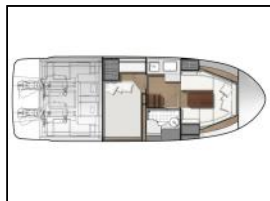

## Motor yacht Jeanneau Leader 30 Leader 30

**Bimini:** Bimini,  
**General:** Audio system, Shower, Sundeck,

Yacht ID:	101160
Yachttyp:	Motor yacht
Yacht:	<a href="#">Jeanneau Leader 30 Leader 30</a>
Marina:	Croatia / Town port Dubrovnik
Production year:	2017
Cabins:	2 (2)
Deposit:	€ 0,00