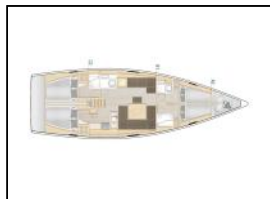

## Sailing yacht Hanse 458 Melusine

Yacht ID: 101284  
 Yachttyp: Sailing yacht  
 Yacht: [Hanse 458 Melusine](#)  
 Marina: Greece / Lavrion  
 Production year: 2020  
 Cabins: 4  
 Deposit: € 0,00

**Deck:** Bimini top, Black ball, Black conus, Boat hook, Cockpit cushions, Cockpit table, Dinghy, Fenders, Jerry cans for diesel, Main anchor, Mooring ropes, Plastic bucket, Spare anchor (Reserve, Auxiliary anchor), Sprayhood, Swimming ladder, Teak cockpit, Water hose,  
**Entertainment:** Outside speakers, Radio with USB,  
**Galley:** Gas bottles, Hot water, Kitchen utensils (Galley equipment, cutlery), Oven, Refrigerator, Stove,  
**Navigation:** Autopilot, Bow thruster, GPS chart plotter - cockpit, Harbour guides, Logge/Lot/Speed/Wind, Navigation (Nautical) charts and nautical guide, Navigation set, Windex,  
**Safety:** Distress flare box, Emergency tiller, EPIRB-Distress radio beacons, Fire extinguisher, First aid kit, Flags QNC, Floating light, GMDSS - Global Maritime Distress and Safety System, Life belts (Safety harness), Liferaft, Self inflating life vest,  
**Yacht electrics:** Battery charger, Inverter, Shore connection 220 V, Solar panels, VHF radio,