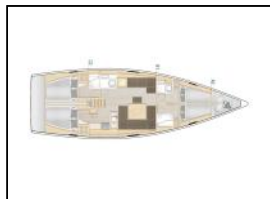

Sailing yacht Hanse 458 Melusine

Yacht ID: 101284
 Yachttyp: Sailing yacht
 Yacht: [Hanse 458 Melusine](#)
 Marina: Greece / Lavrion
 Production year: 2020
 Cabins: 4
 Deposit: € 0,00

Deck: Bimini top, Black ball, Black conus, Boat hook, Cockpit cushions, Cockpit table, Dinghy, Fenders, Jerry cans for diesel, Main anchor, Mooring ropes, Plastic bucket, Spare anchor (Reserve, Auxiliary anchor), Sprayhood, Swimming ladder, Teak cockpit, Water hose,
Entertainment: Outside speakers, Radio with USB,
Galley: Gas bottles, Hot water, Kitchen utensils (Galley equipment, cutlery), Oven, Refrigerator, Stove,
Navigation: Autopilot, Bow thruster, GPS chart plotter - cockpit, Harbour guides, Logge/Lot/Speed/Wind, Navigation (Nautical) charts and nautical guide, Navigation set, Windex,
Safety: Distress flare box, Emergency tiller, EPIRB-Distress radio beacons, Fire extinguisher, First aid kit, Flags QNC, Floating light, GMDSS - Global Maritime Distress and Safety System, Life belts (Safety harness), Liferaft, Self inflating life vest,
Yacht electrics: Battery charger, Inverter, Shore connection 220 V, Solar panels, VHF radio,