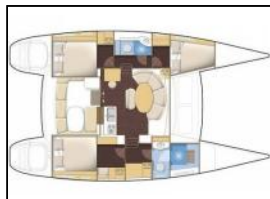

## Catamaran Lagoon 380 S2 Poe Nina

Yacht ID: 101479  
 Yachttyp: Catamaran  
 Yacht: [Lagoon 380 S2 Poe Nina](#)  
 Marina: French Polynesia / Papeete  
 Production year: 2019  
 Cabins: 3 (3)  
 Deposit: € 7.500,00