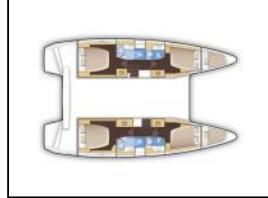

Catamaran Lagoon 42 A First Adventure

| | |
|------------------|---|
| Yacht ID: | 101490 |
| Yachttyp: | Catamaran |
| Yacht: | Lagoon 42 A First Adventure |
| Marina: | Croatia / ACI Marina Skradin |
| Production year: | 2024 |
| Cabins: | 6 (6 (4 + 2)) |
| Deposit: | € 3.000,00 |