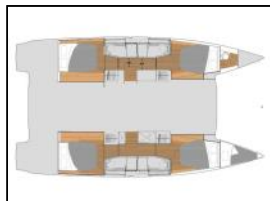

## Catamaran Elba 45 Phoebe

|                  |                                |
|------------------|--------------------------------|
| Yacht ID:        | 101502                         |
| Yachttyp:        | Catamaran                      |
| Yacht:           | <a href="#">Elba 45 Phoebe</a> |
| Marina:          | Greece / Lavrion               |
| Production year: | 2023                           |
| Cabins:          | 5 (5 4+1)                      |
| Deposit:         | € 4.000,00                     |