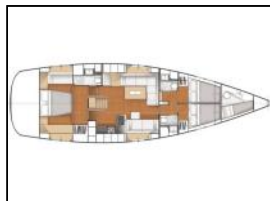

## Sailing yacht Hanse 545 MAE

**Autopilot:** Autopilot,  
**Bimini:** Bimini,  
**Bow thruster:** Bowthruster,  
**Chart plotter:** Chart plotter,  
**Chart plotter in cockpit:** GPS Chart Plotter cockpit,  
**Furling genoa:** Furling Genoa,  
**General:** Binoculars, Cockpit shower, Cockpit table, Dinghy, Distress signals, Electric anchor windlass, Electric refrigerator, Fenders, Fire extinguisher, Hot water, Lifteraft, Log, speed, Depth - echo sounder, Radio CD + USB, Steering wheel, VHF radio, Wind instrument /Anenometer,  
**Lazy bag:** Lazy bag,  
**Sprayhood:** Sprayhood,