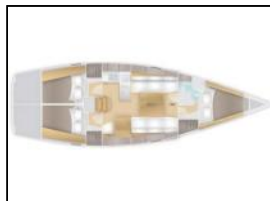

## Sailing yacht Salona 38 Cherry

Yacht ID: 101557  
Yachttyp: Sailing yacht  
Yacht: [Salona 38 Cherry](#)  
Marina: Slovenia / Izola  
Production year: 2012  
Cabins: 3 (3)  
Deposit: € 1.000,00

**Autopilot:** Autopilot,  
**Bimini:** Bimini,  
**Chart plotter:** Chart plotter, GPS plotter in salon,  
**Furling genoa:** Furling Genoa,  
**General:** Battery charger, Binoculars, Black ball, Black conus, Boat hook, Cockpit speakers, Cockpit table, Cockpit/stern outside shower, Dinghy, Dinghy pump, Distress signals, Electric anchor windlass, Electric refrigerator, Emergency tiller, Fenders, Fire extinguisher, First aid kit, Fog horn, Full Batten Mainsail, Gangway, Gennaker, Hot water, Log, speed, Depth - echo sounder, Navigation charts, Navigation set, Radio CD + USB, Spare anchor, Spinnaker, Wind instrument /Anemometer,  
**Heating:** Heating,  
**Inverter:** Inverter,  
**Lazy bag:** Lazy bag,  
**Refrigerator:** Refrigerator,  
**Sprayhood:** Sprayhood,  
**Teack cockpit:** Teak cockpit,