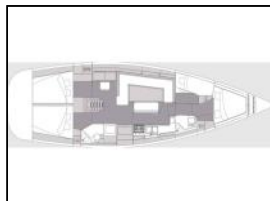

Sailing yacht Elan Impression 45.1 Aetna

Autopilot: Autopilot,
Bow thruster: Bow thruster,
Electric winches: Electric winch,
General: AIS, Bimini, Convertible dinette, Cushions, Electric windlass, Furling genoa, Safety equipment for 10 people, VHF radio,
Lazy bag: Lazy bag,
Outboard engine: Outboard engine 4 HP,
Sprayhood: Sprayhood,

Yacht ID: 101818
Yachttyp: Sailing yacht
Yacht: [Elan Impression 45.1 Aetna](#)
Marina: Italy / Porto di San Gregorio di Capo D'orlando
Production year: 2023
Cabins: 4 (4 (3 double + 1 bunk bed))
Deposit: € 3.000,00