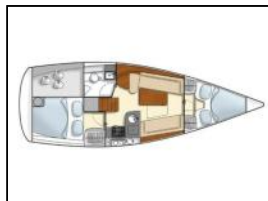

Sailing yacht Hanse 325 Selini

Electric toilet: Electric toilets,
General: Electric anchor,

Yacht ID: 101901
Yachttyp: Sailing yacht
Yacht: [Hanse 325 Selini](#)
Marina: Greece / Athens, Marina Alimos
(Kalamaki)
Production year: 2012
Cabins: 2 (2)
Deposit: € 1.500,00