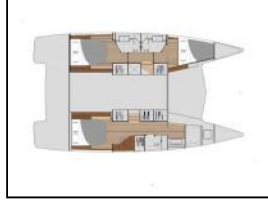

## Catamaran Isla 40 ILDE

**Air condition:** Air conditioning,  
**Chart plotter in cockpit:** Interior plotter,  
**Dinghy:** Dinghy with outboard engine,  
**Electric winches:** Electric windlass,  
**General:** Binoculars, Double bed in salon, Emergency rudder, Fans in cabins and lounge, Flybridge, Freezer, Indirect lighting in cabins and salon, Microwave, Navigation lights, Portable radio transmitter, Second water tank, Teak wood, TV,  
**Generator:** Generator ,  
**Solar panel:** Solar panel,  
**Water maker:** Watermaker,

Yacht ID: 102204  
Yachttyp: Catamaran  
Yacht: [Isla 40 ILDE](#)  
Marina: Balearics / Sant Antoni de Portmany  
Production year: 2022  
Cabins: 3 (3 3+1)  
Deposit: € 0,00