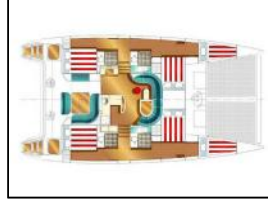

Catamaran Nautitech 47 Alcade 1 double cabin

Yacht ID:	102211
Yachttyp:	Catamaran
Yacht:	Nautitech 47 Alcade 1 double cabin
Marina:	French Polynesia / Marina de Uturoa-Raiatea
Production year:	2008
Cabins:	1 (1)
Deposit:	€ 0,00