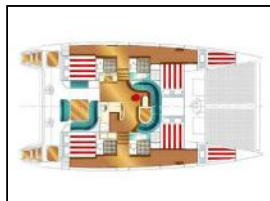

Catamaran Nautitech 47 Alcade 1 double cabin

| | |
|------------------|--|
| Yacht ID: | 102213 |
| Yachttyp: | Catamaran |
| Yacht: | Nautitech 47 Alcade 1 double cabin |
| Marina: | French Polynesia / Marina de Uturoa-Raiatea |
| Production year: | 2008 |
| Cabins: | 1 (1) |
| Deposit: | € 0,00 |