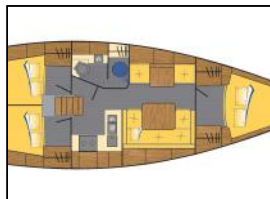

## Sailing yacht Hanse 370 Minie

Yacht ID: 102233  
Yachttyp: Sailing yacht  
Yacht: [Hanse 370 Minie](#)  
Marina: Germany - Baltic sea / Heiligenhafen  
Production year: 2009  
Cabins: 3  
Deposit: € 1.500,00

**Deck:** Anchor, Black ball, Boat hook, Bosun's chair (Safe seat) (boatswain's chair), Cockpit table, Cockpit/stern, outside shower, Deck brush, Electric anchor windlass, Fenders, Mooring ropes, Spotlight / Headlights, Sprayhood,  
**Entertainment:** Radio CD player, Tablet,  
**Galley:** Dishes, Electrical kettle, Hot water, Kitchen utensils (Galley equipment, cutlery), Oven, Stove,  
**Interior:** Barometer, Bilge pump - mechanic, Clock, Heating, Inside shower,  
**Navigation:** AIS, Autopilot, Binoculars, Bow thruster, Compass, Divider, nautic chart, Echosounder/Depthsounder, GPS chart plotter, Logge/Lot/Speed, Navigation/position Lights, Triangles, Wind instrument/Anemometer,  
**Safety:** Automatic vest, Fire extinguisher, First aid kit, Fog horn, Guard rail, Horseshoe lifebuoy, Life belts (Safety harness), Lifelines, Liferaft, Signal rockets and torches,  
**Sails:** Winch,  
**Yacht electrics:** Shore connection 220 V,