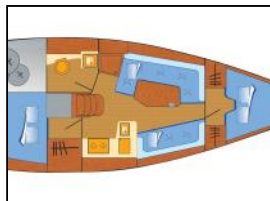

## Sailing yacht Hanse 320 Blomquist

Yacht ID: 102236  
Yachttyp: Sailing yacht  
Yacht: [Hanse 320 Blomquist](#)  
Marina: Germany - Baltic sea / Heiligenhafen  
Production year: 2009  
Cabins: 2  
Deposit: € 1.500,00

**Deck:** Anchor, Black ball, Boat hook, Bosun's chair (Safe seat) (boatswain's chair), Cockpit table, Cockpit/stern, outside shower, Deck brush, Electric anchor windlass, Fenders, Mooring ropes, Spotlight / Headlights, Sprayhood,  
**Entertainment:** Radio CD player,  
**Galley:** Dishes, Electrical kettle, Hot water, Kitchen utensils (Galley equipment, cutlery), Oven, Stove,  
**Interior:** Barometer, Bilge pump - mechanic, Clock,  
**Navigation:** Autopilot, Binoculars, Compass, Divider, nautic chart, Echosounder/Depthsounder, GPS chart plotter, Logge/Lot/Speed, Navigation/position Lights, Triangles, Wind instrument/Anemometer,  
**Safety:** Automatic vest, Fire extinguisher, First aid kit, Fog horn, Guard rail, Horseshoe lifebuoy, Life belts (Safety harness), Lifelines, Liferaft, Signal rockets and torches,  
**Sails:** Winch,  
**Yacht electrics:** Shore connection 220 V,