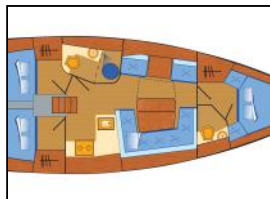

## Sailing yacht Hanse 415 Escape

Yacht ID: 102271  
Yachttyp: Sailing yacht  
Yacht: [Hanse 415 Escape](#)  
Marina: Germany - Baltic sea / Heiligenhafen  
Production year: 2016  
Cabins: 3  
Deposit: € 1.500,00

**Deck:** Anchor, Black ball, Boat hook, Bosun's chair (Safe seat) (boatswain's chair), Cockpit table, Cockpit/stern, outside shower, Deck brush, Electric anchor windlass, Fenders, Mooring ropes, Spotlight / Headlights, Sprayhood,  
**Entertainment:** TV,  
**Galley:** Dishes, Electrical kettle, Hot water, Kitchen utensils (Galley equipment, cutlery), Oven, Stove,  
**Interior:** Barometer, Bilge pump - mechanic, Clock, Heating, Inside shower,  
**Navigation:** Autopilot, Binoculars, Bow thruster, Compass, Divider, nautic chart, Echosounder/Depthsounder, GPS chart plotter, Logge/Lot/Speed, Navigation/position Lights, Triangles, Wind instrument/Anemometer,  
**Safety:** Automatic vest, Fire extinguisher, First aid kit, Fog horn, Guard rail, Horseshoe lifebuoy, Life belts (Safety harness), Lifelines, Liferaft, Signal rockets and torches,  
**Sails:** Winch,  
**Yacht electrics:** Shore connection 220 V,