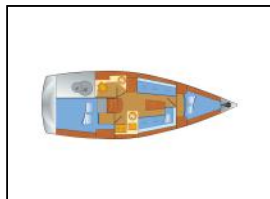

## Sailing yacht Bavaria Cruiser 33 Claysea

Yacht ID:	102273
Yachttyp:	Sailing yacht
Yacht:	<a href="#">Bavaria Cruiser 33 Claysea</a>
Marina:	Germany - Baltic sea / Barth, Yachtwerft Rammin
Production year:	2016
Cabins:	2
Deposit:	€ 1.500,00

**Deck:** Anchor, Black ball, Boat hook, Bosun's chair (Safe seat) (boatswain's chair), Cockpit table, Cockpit/stern, outside shower, Deck brush, Electric anchor windlass, Fenders, Mooring ropes, Spotlight / Headlights, Sprayhood,  
**Entertainment:** Radio CD player, Tablet, TV + DVD,  
**Galley:** Dishes, Electrical kettle, Hot water, Kitchen utensils (Galley equipment, cutlery), Oven, Stove,  
**Interior:** Barometer, Bilge pump - mechanic, Clock, Heating,  
**Navigation:** AIS, Autopilot, Binoculars, Bow thruster, Compass, Divider, nautic chart, Echosounder/Depthsounder, GPS chart plotter, Logge/Lot/Speed, Navigation/position Lights, Triangles, Wind instrument/Anemometer,  
**Safety:** Automatic vest, Fire extinguisher, First aid kit, Fog horn, Guard rail, Horseshoe lifebuoy, Life belts (Safety harness), Lifelines, Liferaft, Signal rockets and torches,  
**Sails:** Winch,  
**Yacht electrics:** Shore connection 220 V,