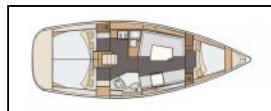

Sailing yacht Elan Impression 35 Essi

Yacht ID: 102342
 Yachttyp: Sailing yacht
 Yacht: [Elan Impression 35 Essi](#)
 Marina: Croatia / Marina Mali Losinj
 Production year: 2017
 Cabins: 3
 Deposit: € 1.500,00

Deck: Anchor Delta, Bathing platform, Bimini top, Cockpit table, Cockpit/stern, outside shower, Deck lights, Dinghy, Electric anchor windlass, LED outdoor ambiance lights, Sprayhood, Teak cockpit,
Entertainment: Indoor speakers, Outside speakers, Radio CD player + USB,
Galley: Gas bottles, Gas cookers, Hot water, Oven, Refrigerator, Sink,
Interior: Bed linen, Pillows,
Navigation: Autopilot, Compass, GPS chart plotter, Log, Speed, Depth- echo sounder, Navigation (Nautical) charts and nautical guide , Radar reflector, Wind instrument/Anemometer,
Safety: Distress signals, Fire extinguisher , First aid kit , Life jackets,
Yacht electrics: Battery charger , Bilge pump - Electric, Shore power cable, VHF radio ,