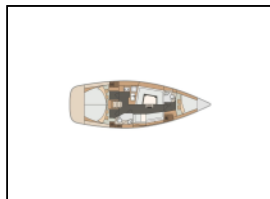

Sailing yacht Elan Impression 40 Laali

Yacht ID: ALI

Yachttyp:

Yacht:

Marina:

Production year:

Cabins:

Deposit:

102343

Sailing yacht

[Elan Impression 40 Laali](#)

Croatia / Marina Mali Losinj

2016

3

€ 1.800,00

Deck: Anchor Delta, Bathing platform, Bimini top, Cockpit table, Cockpit/stern, outside shower, Dinghy, Electric anchor windlass, LED outdoor ambiance lights, Sprayhood,
Entertainment: Indoor speakers, Radio CD player + USB,
Galley: Gas bottles, Gas cookers, Hot water, Refrigerator, Sink,
Interior: Bed linen, Pillows,
Navigation: Autopilot, Bow thruster, Compass, GPS chart plotter - cockpit, Log, Speed, Depth- echo sounder, Navigation (Nautical) charts and nautical guide , Radar reflector, Wind instrument/Anemometer,
Safety: Distress signals, Fire extinguisher , First aid kit , Life jackets,
Yacht electrics: Batteries, Bilge pump - Electric, Shore power cable, VHF radio ,