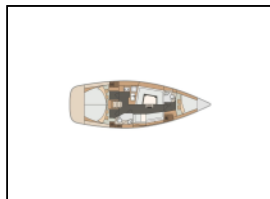

Sailing yacht Elan Impression 40 Laali

Yacht ID: ALU

Yachttyp:

Yacht:

Marina:

Production year:

Cabins:

Deposit:

102343

Sailing yacht

[Elan Impression 40 Laali](#)

Croatia / Marina Mali Losinj

2016

3

€ 1.800,00

Deck: Anchor Delta, Bathing platform, Bimini top, Cockpit table, Cockpit/stern, outside shower, Dinghy, Electric anchor windlass, LED outdoor ambiance lights, Sprayhood,
Entertainment: Indoor speakers, Radio CD player + USB,
Galley: Gas bottles, Gas cookers, Hot water, Refrigerator, Sink,
Interior: Bed linen, Pillows,
Navigation: Autopilot, Bow thruster, Compass, GPS chart plotter - cockpit, Log, Speed, Depth- echo sounder, Navigation (Nautical) charts and nautical guide , Radar reflector, Wind instrument/Anemometer,
Safety: Distress signals, Fire extinguisher , First aid kit , Life jackets,
Yacht electrics: Batteries, Bilge pump - Electric, Shore power cable, VHF radio ,