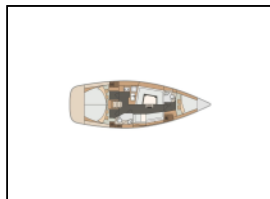

Sailing yacht Elan Impression 40 Laali

Yacht ID: **ALU**

Yachttyp:

Yacht:

Marina:

Production year:

Cabins:

Deposit:

102343

Sailing yacht

[Elan Impression 40 Laali](#)

Croatia / Marina Mali Losinj

2016

3

€ 1.800,00

Deck: Anchor Delta, Bathing platform, Bimini top, Cockpit table, Cockpit/stern, outside shower, Dinghy, Electric anchor windlass, LED outdoor ambiance lights, Sprayhood,
Entertainment: Indoor speakers, Radio CD player + USB,
Galley: Gas bottles, Gas cookers, Hot water, Refrigerator, Sink,
Interior: Bed linen, Pillows,
Navigation: Autopilot, Bow thruster, Compass, GPS chart plotter - cockpit, Log, Speed, Depth- echo sounder, Navigation (Nautical) charts and nautical guide , Radar reflector, Wind instrument/Anemometer,
Safety: Distress signals, Fire extinguisher , First aid kit , Life jackets,
Yacht electrics: Batteries, Bilge pump - Electric, Shore power cable, VHF radio ,