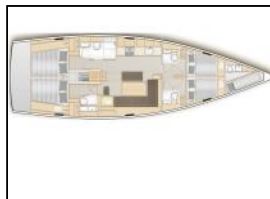

## Sailing yacht Hanse 508 Phaedra

Yacht ID:	102435
Yachttyp:	Sailing yacht
Yacht:	<a href="#">Hanse 508 Phaedra</a>
Marina:	Greece / Lavrion
Production year:	2020
Cabins:	4 + 1
Deposit:	€ 700,00

**Deck:** Anchor with chain, Bimini top, Black Water Tank, Cockpit cushions, Cockpit fridge, Cockpit light, Cockpit table, Cockpit/stern, outside shower, Dinghy, Electric anchor windlass, Fenders, Fuel funnel, Gangway, Hydraulic lifting swimming platform, Mooring ropes, Sprayhood, Sundeck beds, Teak deck,  
**Entertainment:** Cockpit grill, Indoor speakers, Outside speakers, Radio,  
**Galley:** Additional gas bottle, Freezer, Gas cookers, Refrigerator,  
**Interior:** Electric toilet,  
**Navigation:** Autopilot, Binoculars, Bow thruster, Compass, Divider, nautic chart, GPS chart plotter - cockpit, Log, Speed, Depth-echo sounder, Navigation set, Navigation/position Lights, Parallel ruler, Pilot book, Radar reflector, Wind instrument/Anemometer, Windex,  
**Safety:** Distress flare box, Emergency tiller, EPIRB-Distress radio beacons, Fire blanket, Fire extinguisher, First aid kit, Floating light, Fog horn, Horseshoe lifebuoy, Life jackets, Liferaft,  
**Sails:** Electric winch, Lazy bag,  
**Yacht electrics:** Air condition, Batteries, Battery charger, Bilge pump - Electric, Generator, Inverter, Shore connection 220 V, Shore power cable, VHF radio, Watermaker - desalinator,