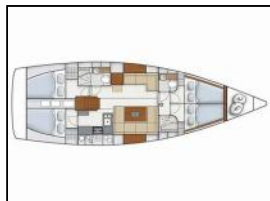

Sailing yacht Hanse 445 Luna dei Mari

Yacht ID:	102503
Yachttyp:	Sailing yacht
Yacht:	Hanse 445 Luna dei Mari
Marina:	Italy / Marina D'Arechi
Production year:	2012
Cabins:	4 (4)
Deposit:	€ 3.000,00

Autopilot: Autopilot,
Bimini: Bimini,
Cockpit speakers: Cockpit speakers,
Full battened main sail: Full battened main sail,
General: Anchor, Bathing platform, Calibrated anchor chain ,
Cooker with oven, Electric windlass, Engine Battery (in Ah.),
First aid kit, Furling Genoa, GPS Chartplotter, Hot water
system, Outboard engine, Radio/CD, Service Battery (in Ah.),
Shore Power Connection, Steering Wheel (SW)/Tiller (T),
Tacking jib,
Heating: Heating,
Inverter: Inverter,
Lazy bag: Lazy bag,
Refrigerator: Refrigerator,
Sprayhood: Sprayhood,