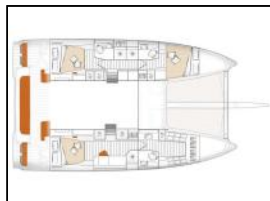

## Catamaran Excess 14 Delaye

**General:** Bedding and towels, Cockpit table, Extended Pulse Line Rig, Washing machine, Wind generator,  
**Solar panel:** Solar panels,  
**Spinnaker:** Spinnaker,  
**Water maker:** Water maker,