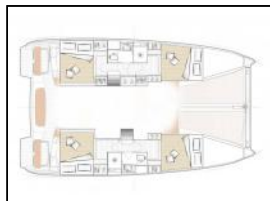

Catamaran Excess 11 Mara'amu

General: 230V socket in each cabin, Bedding and towels, Cockpit cushions, Cockpit table, Code 0, Cooking equipment, Dingy and outboard, Fans in each cabin, Freezer, Oven, Sound system, Stove,
Refrigerator: Fridge,
Solar panel: Solar panels,
Spinnaker: Spinnaker,
Water maker: Water maker,

Yacht ID: 102512
Yachttyp: Catamaran
Yacht: [Excess 11 Mara'amu](#)
Marina: French Polynesia / Papeete
Production year: 2023
Cabins: 4 (4)
Deposit: € 6.000,00

Price per week / Season 2024

01.07. - 01.09. € 8.034	01.09. - 23.12. € 6.203	23.12. - 01.01. € 8.034	
01.01. - 01.04. € 4.373	01.04. - 01.07. € 6.915	01.07. - 01.09. € 8.034	01.09. - 23.12. € 6.203
23.12. - 31.12. € 8.034			