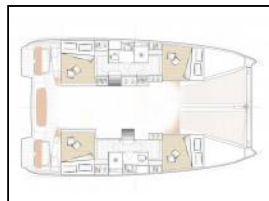

Catamaran Excess 11 Mara'amu

Yacht ID: 102512
Yachttyp: Catamaran
Yacht: [Excess 11 Mara'amu](#)
Marina: French Polynesia / Papeete
Production year: 2023
Cabins: 4 (4)
Deposit: € 6.000,00

Bimini: Bimini,
Dinghy: Dinghy RIB,
General: 220V socket in each cabin, Auxiliary anchor, Bedding and towels, Calibrated anchor chain, Cockpit cushions, Cockpit table, Cooker with oven, Cooking equipment, Crockery and cutlery, Cutlery, Dan Buoy, Deck Shower, Distress flares, Electric Halyard Winch, Engine Battery (in Ah.), Fans in each cabin, Fire extinguisher, First aid kit, Floating line, Freezer, Full batten Main Sail, Furling Genoa, Hot Water System, Lazy Jack, Lifebuoy, Lifteraft, Main anchor, Safety harness, Service Battery (in Ah.), Shore Power Connection, Water maker, Wheel Steering,
Lazy bag: Lazy Bag,
Outboard engine: Outboard engine,
Refrigerator: Refrigerator,
Snorkeling equipment: Snorkel Equipment,
Solar panel: Solar Panel,
Swimming platform: Bathing Platform,