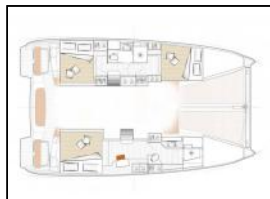

Catamaran Excess 11 Albatross

General: 230V socket in each cabin, Bedding and towels, Cockpit cushions, Cockpit table, Code 0, Cooking equipment, Dingy and outboard, Extended Pulse Line Rig, Fans in each cabin, Freezer, Oven, Sound system, Stove, Washing machine,

Refrigerator: Fridge,

Solar panel: Solar panels,

TV: TV,

Water maker: Water maker,

Yacht ID: 102515
Yachttyp: Catamaran
Yacht: [Excess 11 Albatross](#)
Marina: French Polynesia / Papeete
Production year: 2023
Cabins: 3 (3)
Deposit: € 6.000,00