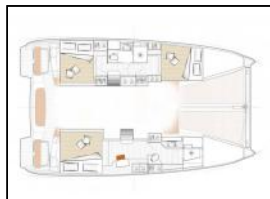

Catamaran Excess 11 Albatross

General: 230V socket in each cabin, Bedding and towels, Cockpit cushions, Cockpit table, Code 0, Cooking equipment, Dingy and outboard, Extended Pulse Line Rig, Fans in each cabin, Freezer, Oven, Sound system, Stove, Washing machine,
Refrigerator: Fridge,
Solar panel: Solar panels,
TV: TV,
Water maker: Water maker,