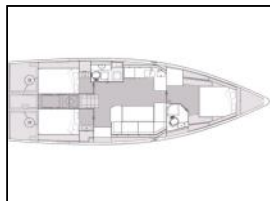

## Sailing yacht Elan 43 Skyline

Yacht ID: 102532  
 Yachttyp: Sailing yacht  
 Yacht: [Elan 43 Skyline](#)  
 Marina: Croatia / ACI Marina Slano  
 Production year: 2023  
 Cabins: 3 (3)  
 Deposit: € 2.500,00