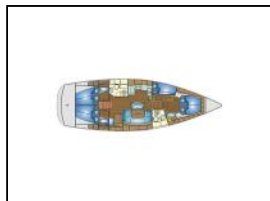

Sailing yacht Bavaria 46 Cruiser Aegle

Yacht ID:	102595
Yachttyp:	Sailing yacht
Yacht:	Bavaria 46 Cruiser Aegle
Marina:	Greece / Volos
Production year:	2005
Cabins:	4 (4)
Deposit:	€ 2.000,00

Bow thruster: Bow thruster,
Dinghy: Dinghy,
Electric toilet: Electric toilets,
General: Battery power, Cockpit table, Dishes, glasses, cutlery, Freezer, Oven, Shower on deck, Speakers on deck, Sun tent, USB/AUX connection, Warm water,
Heating: Heating,
Inverter: Inverter 220 Volt,
Radio-CD player: Radio/CD/MP3 player,
Refrigerator: Refrigerator,
Teak cockpit: Teak cockpit,
Teak deck: Teak deck,
TV: TV,