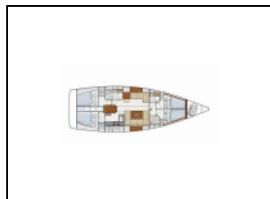

Sailing yacht Hanse 445 Luna dei Mari

Deck: Bimini top, Cockpit cushions, Dinghy with outboard engine, Sprayhood, Teak deck,
Entertainment: Outside speakers, Radio CD player,
Interior: Electric toilet,
Navigation: GPS chart plotter - cockpit,
Sails: Electric winch,