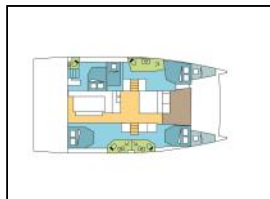

Catamaran Bali 4.6 TAMARA GRACE

Yacht ID: 102791
 Yachttyp: Catamaran
 Yacht: [Bali 4.6 TAMARA GRACE](#)
 Marina: Caribbean / Antigua, Jolly Harbour Marina
 Production year: 2022
 Cabins: 5 + 2
 Deposit: € 8.000,00

Deck: Anchor chain counter, Bar, Bimini top, Chairs, Cockpit table, Dinghy, Electric anchor windlass, Forward cockpit, Forward cockpit cushions, Helmstation seat cushions, Outboard engine, Seats for aft bench, Spring cleats, Sun awning (forward cockpit),
Entertainment: LCD TV,
Galley: Coffee machine, Dishwasher, Microwave, Oven,
Interior: Curtains, Electric fans in cabins, Electric toilet, Pillows,
Navigation: AIS, Autopilot, GPS chart plotter, Radar,
Sails: Electric winch, Lazy bag, Lazy jacks,
Yacht electrics: Air condition, Battery charger, Generator, Inverter, Service batteries, Solar panels, Sound System, VHF radio, Watermaker - desalinator,