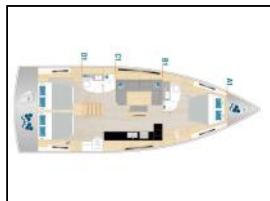

Sailing yacht Hanse 460 Sayina

Yacht ID: 102863
 Yachttyp: Sailing yacht
 Yacht: [Hanse 460 Sayina](#)
 Marina: Turkey / D-marin Turgutreis-Bodrum
 Production year: 2022
 Cabins: 3 (3)
 Deposit: € 2.500,00

Air condition: AIR CONDITIONER Tropic 28,000 BTU, 3 units (Salon, master and aft cabin) including second shore connection cable, 220V,
Autopilot: B and G Autopilot remote control,
Chart plotter: B and G Zeus3, 12 on starboard, B and G Zeus3S 9 on port Chart Plotter on both rudder consoles,
Cockpit cushion: Hanse cockpit and helm cushions,
Coffee maker: Espresso machine,
General: 1500W Automatic Fused Windlass with Chain Counter Control, 2 GRP wheel rudders, Y-spoke (black), 2 LEWMAR 50 EST EVO Electric halyard winches with automatic fuse, 2 x Victron 100 / 50 MTTP solar chargers, one for each solar panel, 316L stainless steel bimini back rollbar for solar panels, 40lt boiler, B and G AIS Class B transponder, B and G Navigation Package, Battery set, capacity 1 x 90 Ah for bow thruster + 6 x 105 Ah Li-Ion service batteries, Blue Water Dacron Sails, Mainsail and self tacking jib for QUANTUM Ocean Type use, Comfort Package - Teak, Cruise Package - Tick, Double channel composite iron box, double reel, integrated with anchor, with eyebolt for second irstrail and gennaker, Double refrigerator drawer type, 140lt in the kitchen, Electric stern platform with standard folding bathing ladder, remote-controlled, Folding helm seats, Freshwater land connection in cockpit, Fusion Bluetooth music system, two Fusion 200W speakers inside and two 200W in the cockpit, Gray Water Tank 175 lt, for shower and kitchen drains, In an additional 70lt deep freezer storage room,
Radar: B and G Halo 20+ Radar,
Refrigerator: 130lt refrigerator,
Sprayhood: Wind spray hood, Stainless steel frame and 3 windows, 1 opening,