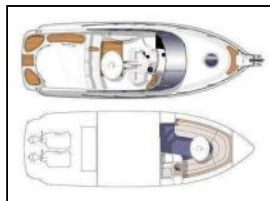

Motor yacht Cranchi CSL 28 Steffie

Bimini: Bimini,
Chart plotter: GPS,
Cockpit speakers: Cockpit speakers,
General: Ice box, Swimming platform,
Refrigerator: Electric Fridge,
Teak deck: Teak deck,

Yacht ID:	102875
Yachttyp:	Motor yacht
Yacht:	Cranchi CSL 28 Steffie
Marina:	Greece / Marina Delta Kallithea- Athens
Production year:	2003
Cabins:	1 (1)
Deposit:	€ 0,00