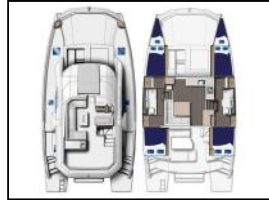

Catamaran Moorings 434 PC

Yacht ID: 102914
Yachttyp: Catamaran
Yacht: [Moorings 434 PC](#)
Marina: Croatia / Marina Agana, Marina
Production year: 2019
Cabins: 4 (4)
Deposit: € 6.911,00

Air condition: Air condition,
Autopilot: Autopilot,
Bimini: Bimini,
Chart plotter: Chart plotter, GPS Plotter,
Cockpit speakers: Cockpit speakers,
DVD player: DVD,
General: 12V socket, Alternator, Battery charger, Bell, Binoculars, Cockpit table, Compass, Depth sounder, Electric bilge pump, Electric grill, Electric windlass, Emergency tiller, Engine room ventilation fans and ducting, Fenders, Fire extinguisher, Fixed propeller, Flag pole holder, Flare kit, Fog horn, Fuel filter, Fuel gauge, Hardtop cover, Horseshoe buoy, Hot water tank, House battery bank, LED floor lighting, LED interior lights, Liferaft locker, Locker, Manual bilge pump, Microwave oven, Mooring/dock lines, Multifunction touchscreen, Primary anchor, Rear view camera, Safety harnesses, Secondary anchor, Self-draining anchor locker w/ cover, Shore power cable, Spring lines, Stainless steel roller, Steering wheel, Swimming ladder, Underwater lights, USB ports in cabins, USB socket at chart table, double, USB socket at switch panel, double, VHF radio, Water separator, Wetbar,
Radio-CD player: Radio CD player/mp3,
Solar panel: Solar panels,
TV: TV,

Price per week / Season 2024

13.07. - 20.07. € 7.999	20.07. - 27.07. € 10.815	27.07. - 03.08. € 10.999	
03.08. - 17.08. € 8.249	17.08. - 24.08. € 7.499	24.08. - 31.08. € 8.249	
31.08. - 07.09. € 7.246	07.09. - 14.09. € 9.249	14.09. - 21.09. € 8.499	21.09. - 28.09. € 7.499
28.09. - 05.10. € 5.749	05.10. - 12.10. € 4.299	12.10. - 22.03. € 3.699	22.03. - 05.04. € 3.299