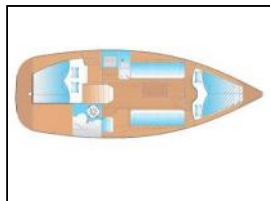

## Sailing yacht Bavaria 30 Cruiser Cruiser

**Bimini:** Bimini,  
**General:** 12V connection, 230V connection, Anchor, Cockpit shower, Compass, Cooker, Depth meter, Dishes, Life jackets, Navigation maps, Tool set,  
**Heating:** Heater,  
**Lazy bag:** Lazy bag,  
**Refrigerator:** Refrigerator,  
**Wi-Fi & Internet:** Wi-Fi,

Yacht ID: 103089  
Yachttyp: Sailing yacht  
Yacht: [Bavaria 30 Cruiser Cruiser](#)  
Marina: Netherlands / Landal Marina Lipno-  
Lipno nad Vltavou  
Production year: 2006  
Cabins: 2 (2)  
Deposit: € 770,00