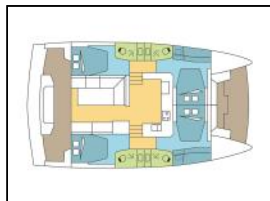

Catamaran Bali Catspace ENDEAVOUR

Yacht ID: 103137
 Yachttyp: Catamaran
 Yacht: [Bali Catspace ENDEAVOUR](#)
 Marina: Italy / Portorosa
 Production year: 2024
 Cabins: 4
 Deposit: € 5.000,00

Deck: Bar, Bimini top, Cockpit table, Cockpit/stern, outside shower, Davit, Dinghy with outboard engine, Electric anchor windlass, Forward cockpit cushions, Grill (Barbecue), Helmsman seat cushions, Seats for aft bench, Spring cleats, Sun awning (forward cockpit), Swimming ladder,
Galley: Freezer, Kitchen utensils (Galley equipment, cutlery), Oven,
Interior: Curtains, Electric fans in cabins, Electric toilet,
Navigation: Autopilot, GPS chart plotter - cockpit, Speedometer (Speed log), Wind instrument/Anemometer,
Safety: Safety equipment,
Sails: Electric winch, Lazy bag, Lazy jacks,
Yacht electrics: Alternator, Battery charger, Inverter, Service batteries, Solar panels, VHF radio, Watermaker - desalinator,