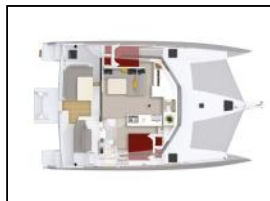

Sailing yacht Neel 43 Alneelam

Autopilot: Autopilot,
Bimini: Bimini at the helm station, Cockpit bimini,
Cockpit cushion: Cockpit cushions,
General: 12V/220V Converter, AIS, Depth sounder, Electric windlass, GPS plotter, Hot water, Log, Oven, Speedometer, VHF,
Refrigerator: Fridge,
Solar panel: Solar panels,
Water maker: Water maker,

Yacht ID: 103404
Yachttyp: Sailing yacht
Yacht: [Neel 43 Alneelam](#)
Marina: Caribbean / Le Marin
Production year: 2021
Cabins: 3 (3)
Deposit: € 7.000,00

Price per week / Season 2024

02.11. - 21.12.	21.12. - 04.01.	04.01. - 29.03.
€ 4.600	€ 7.300	€ 5.000
29.03. - 03.05.	03.05. - 01.11.	08.11. - 20.12.
€ 4.600	€ 3.800	€ 4.600