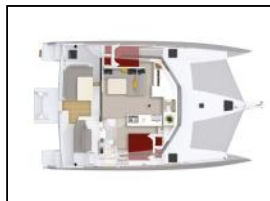

## Sailing yacht Neel 43 Alneelam

**Autopilot:** Autopilot,  
**Bimini:** Bimini at the helm station, Cockpit bimini,  
**Cockpit cushion:** Cockpit cushions,  
**General:** 12V/220V Converter, AIS, Depth sounder, Electric windlass, GPS plotter, Hot water, Log, Oven, Speedometer, VHF,  
**Refrigerator:** Fridge,  
**Solar panel:** Solar panels,  
**Water maker:** Water maker,

Yacht ID: 103404  
Yachttyp: Sailing yacht  
Yacht: [Neel 43 Alneelam](#)  
Marina: Caribbean / Le Marin  
Production year: 2021  
Cabins: 3 (3)  
Deposit: € 7.000,00