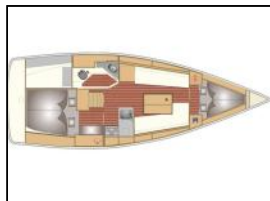

Sailing yacht Bavaria 32 Cruiser Cruiser

General: 230V connection, Anchor, Barometer, Bathing platform, Cockpit shower, Compass, Cooker, Depth, Dishwasher, Life jackets, Log, Navigation maps, Radio, Safety equipment, Steering wheel, Tachometer, Tool set, VHF,
Heating: Heater,
Refrigerator: Refrigerator,

Yacht ID: 103449
Yachttyp: Sailing yacht
Yacht: [Bavaria 32 Cruiser Cruiser](#)
Marina: Netherlands / Landal Marina Lipno-
Lipno nad Vltavou
Production year: 2005
Cabins: 2 (2)
Deposit: € 770,00

Price per week / Season 2024