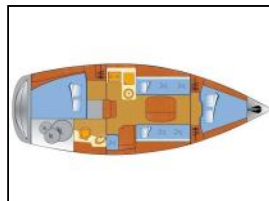

Sailing yacht Bavaria 31 Cruiser Cruiser

Bimini: Bimini,
General: 12V connection, 230V connection, Bathing platform, Cockpit shower, Compass, Cooker, Depth meter, Dishes, Electric anchor, Life jackets, Navigation maps, Radio, Tool set,
Heating: Heater,
Refrigerator: Refrigerator,
Sprayhood: Sprayhood,
Wi-Fi & Internet: Wi-Fi,

Yacht ID: 103451
Yachttyp: Sailing yacht
Yacht: [Bavaria 31 Cruiser Cruiser](#)
Marina: Netherlands / Landal Marina Lipno-
Lipno nad Vltavou
Production year: 2009
Cabins: 2 (2)
Deposit: € 770,00

Price per week / Season 2024