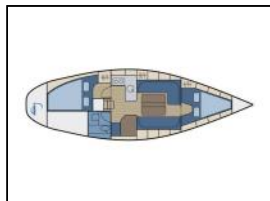

## Sailing yacht Bavaria 320 Limulus

**General:** 12V connection, 230V connection, Cockpit shower, Cooker, Depth meter, Dishes, Electric anchor, Life jackets, Navigation maps, Tool set,  
**Heating:** Heater,  
**Lazy bag:** Lazy bag,  
**Refrigerator:** Refrigerator,  
**Wi-Fi & Internet:** Wi-Fi,

Yacht ID: 103456  
Yachttyp: Sailing yacht  
Yacht: [Bavaria 320 Limulus](#)  
Marina: Netherlands / Landal Marina Lipno-  
Lipno nad Vltavou  
Production year: 1990  
Cabins: 2 (2)  
Deposit: € 578,00