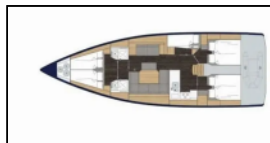

Sailing yacht Bavaria C45 Super Puma

Deck: Bimini top, Gangway,
Entertainment: Mask and snorkel, Radio CD mp3 player,
Galley: Coffee machine, Coffee pot, NESPRESSO coffee,
Interior: Electric fans in cabins, Electric toilet,
Navigation: Autopilot, Bow thruster, GPS chart plotter - cockpit, Log, Speed, Depth- echo sounder, Wind/speed/depth instruments,
Yacht electrics: Air condition, Batteries, Inverter, Shore connection 220 V, Shore power cable, Shore power connection,